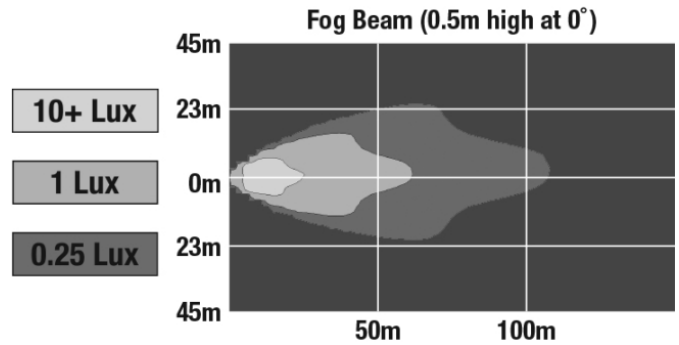

## PRODUCT DIMENSIONS

## PHOTOMETRIC SPECIFICATIONS

<b>Raw Lumen Output</b>	346
<b>Effective Lumen Output</b>	291
<b>Candela Output</b>	12,300
<b>Nominal LED Color Temperature</b>	5000 K
<b>Beam Pattern(s)</b>	Forward Lighting - Fog